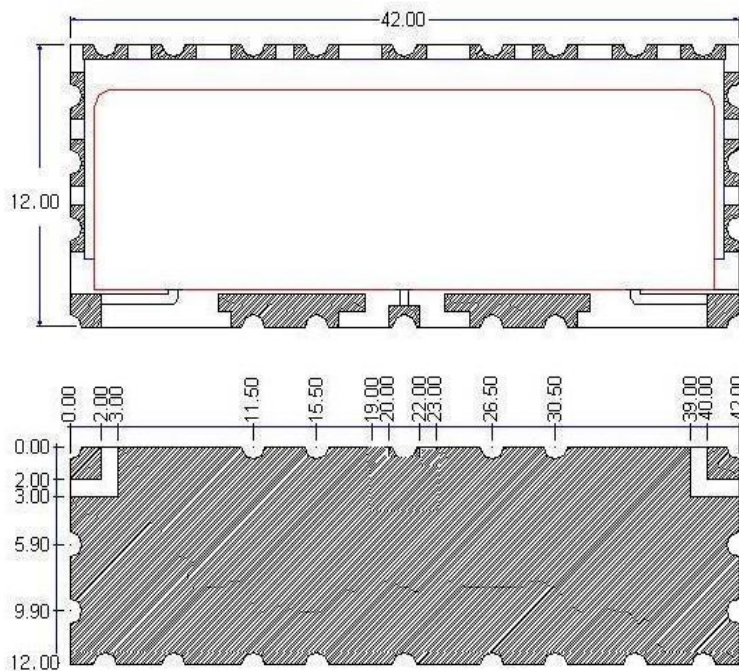

## 2. ELECTRICAL SPECIFICATION

ITEM	SPEC	UNIT
Center Frequency(Fo)	2135	MHz
Band Width(BW)	2120~2150	MHz
Insertion Loss	3.0	dB max
Ripple	0.8	dB max
Return Loss	15.0	dB min
ATTENUATION  (absolute value)	at 2085MHz	60.0 dB min
	at MHz	dB min
	at MHz	dB min
	at MHz	dB min
Operation Temperature Range	-30 ~ +80	℃
Input Power	2.0 max	W
In / Out Impedance	50	$\Omega$

## 3. DIMENSION